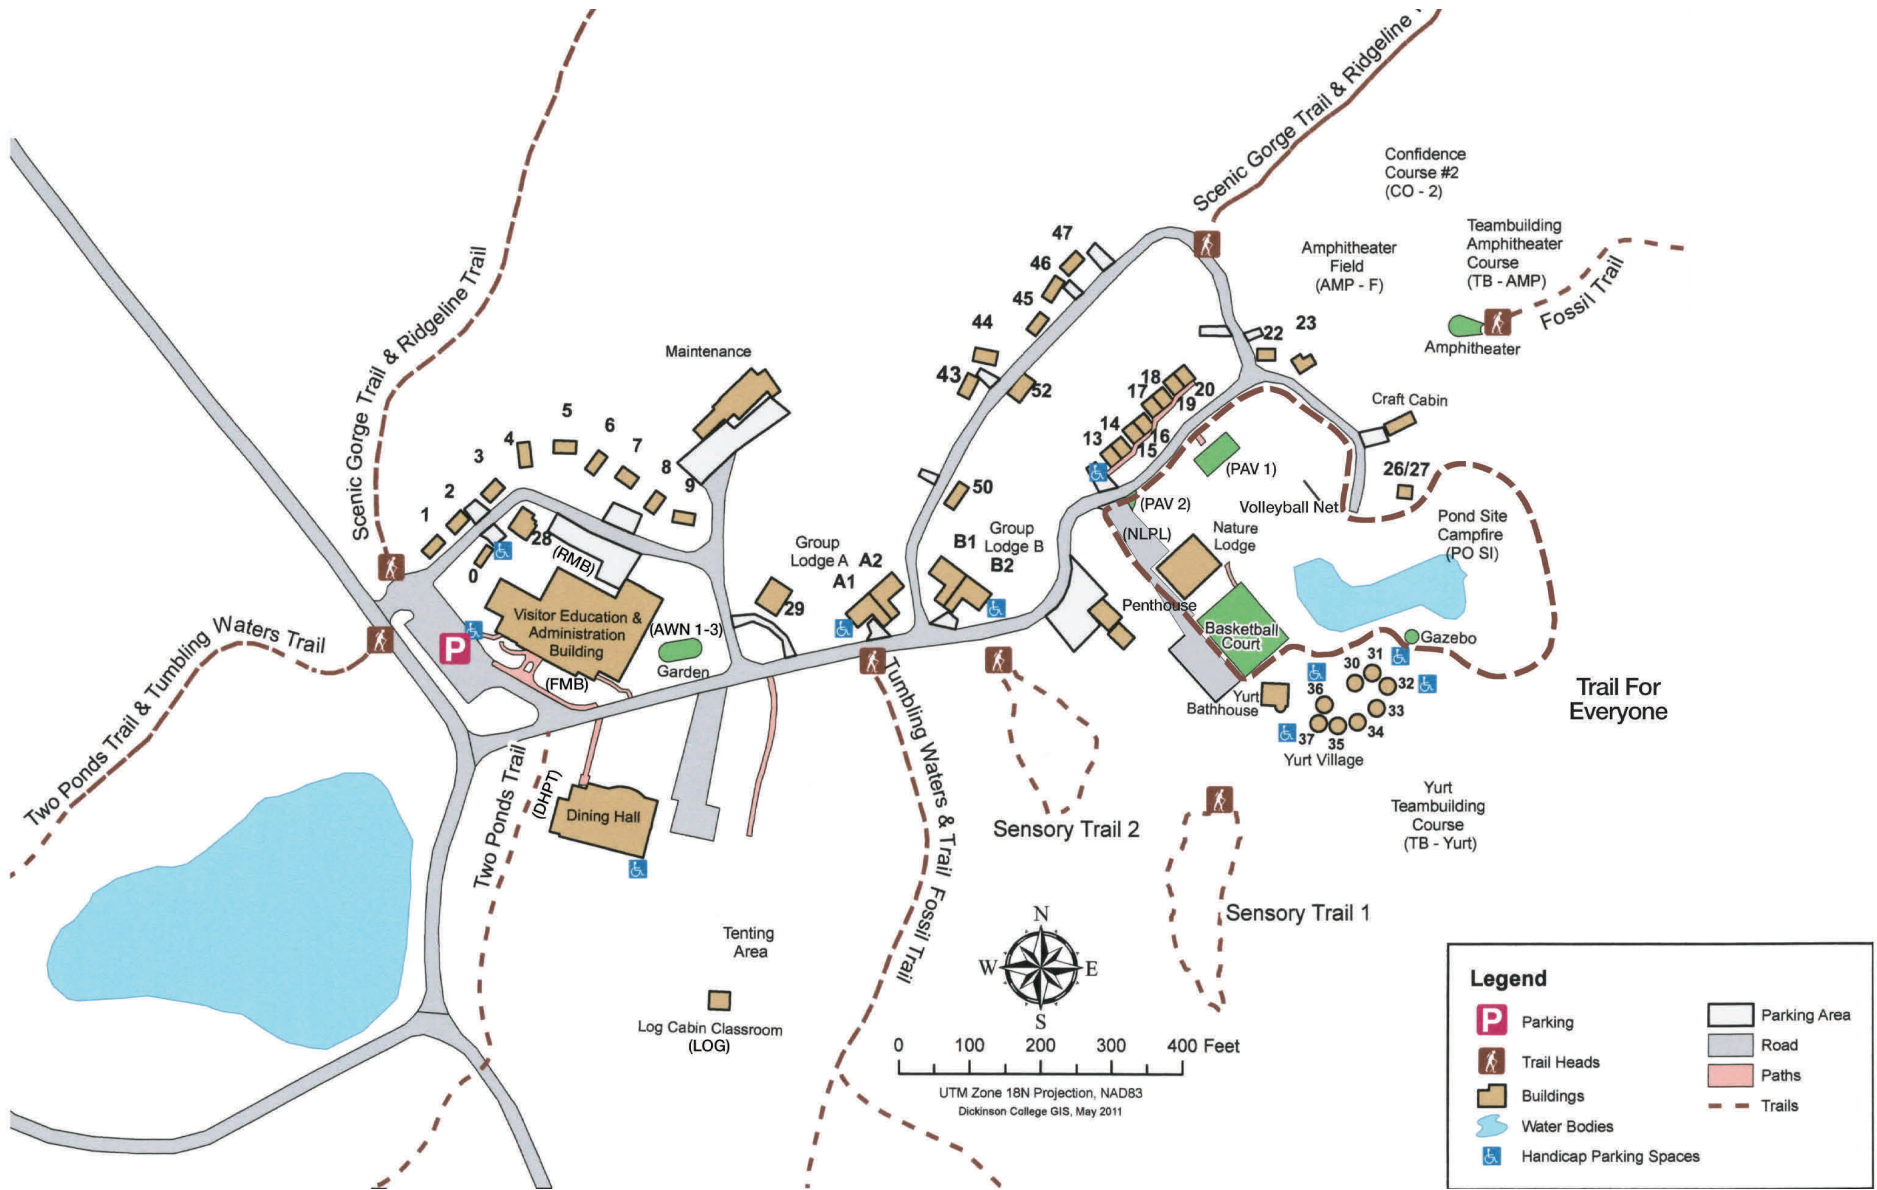

PEEC
Pocono Environmental
Education Center

Campus Map

Legend

Parking	Parking Area
Trail Heads	Road
Buildings	Paths
Water Bodies	Trails
Handicap Parking Spaces	