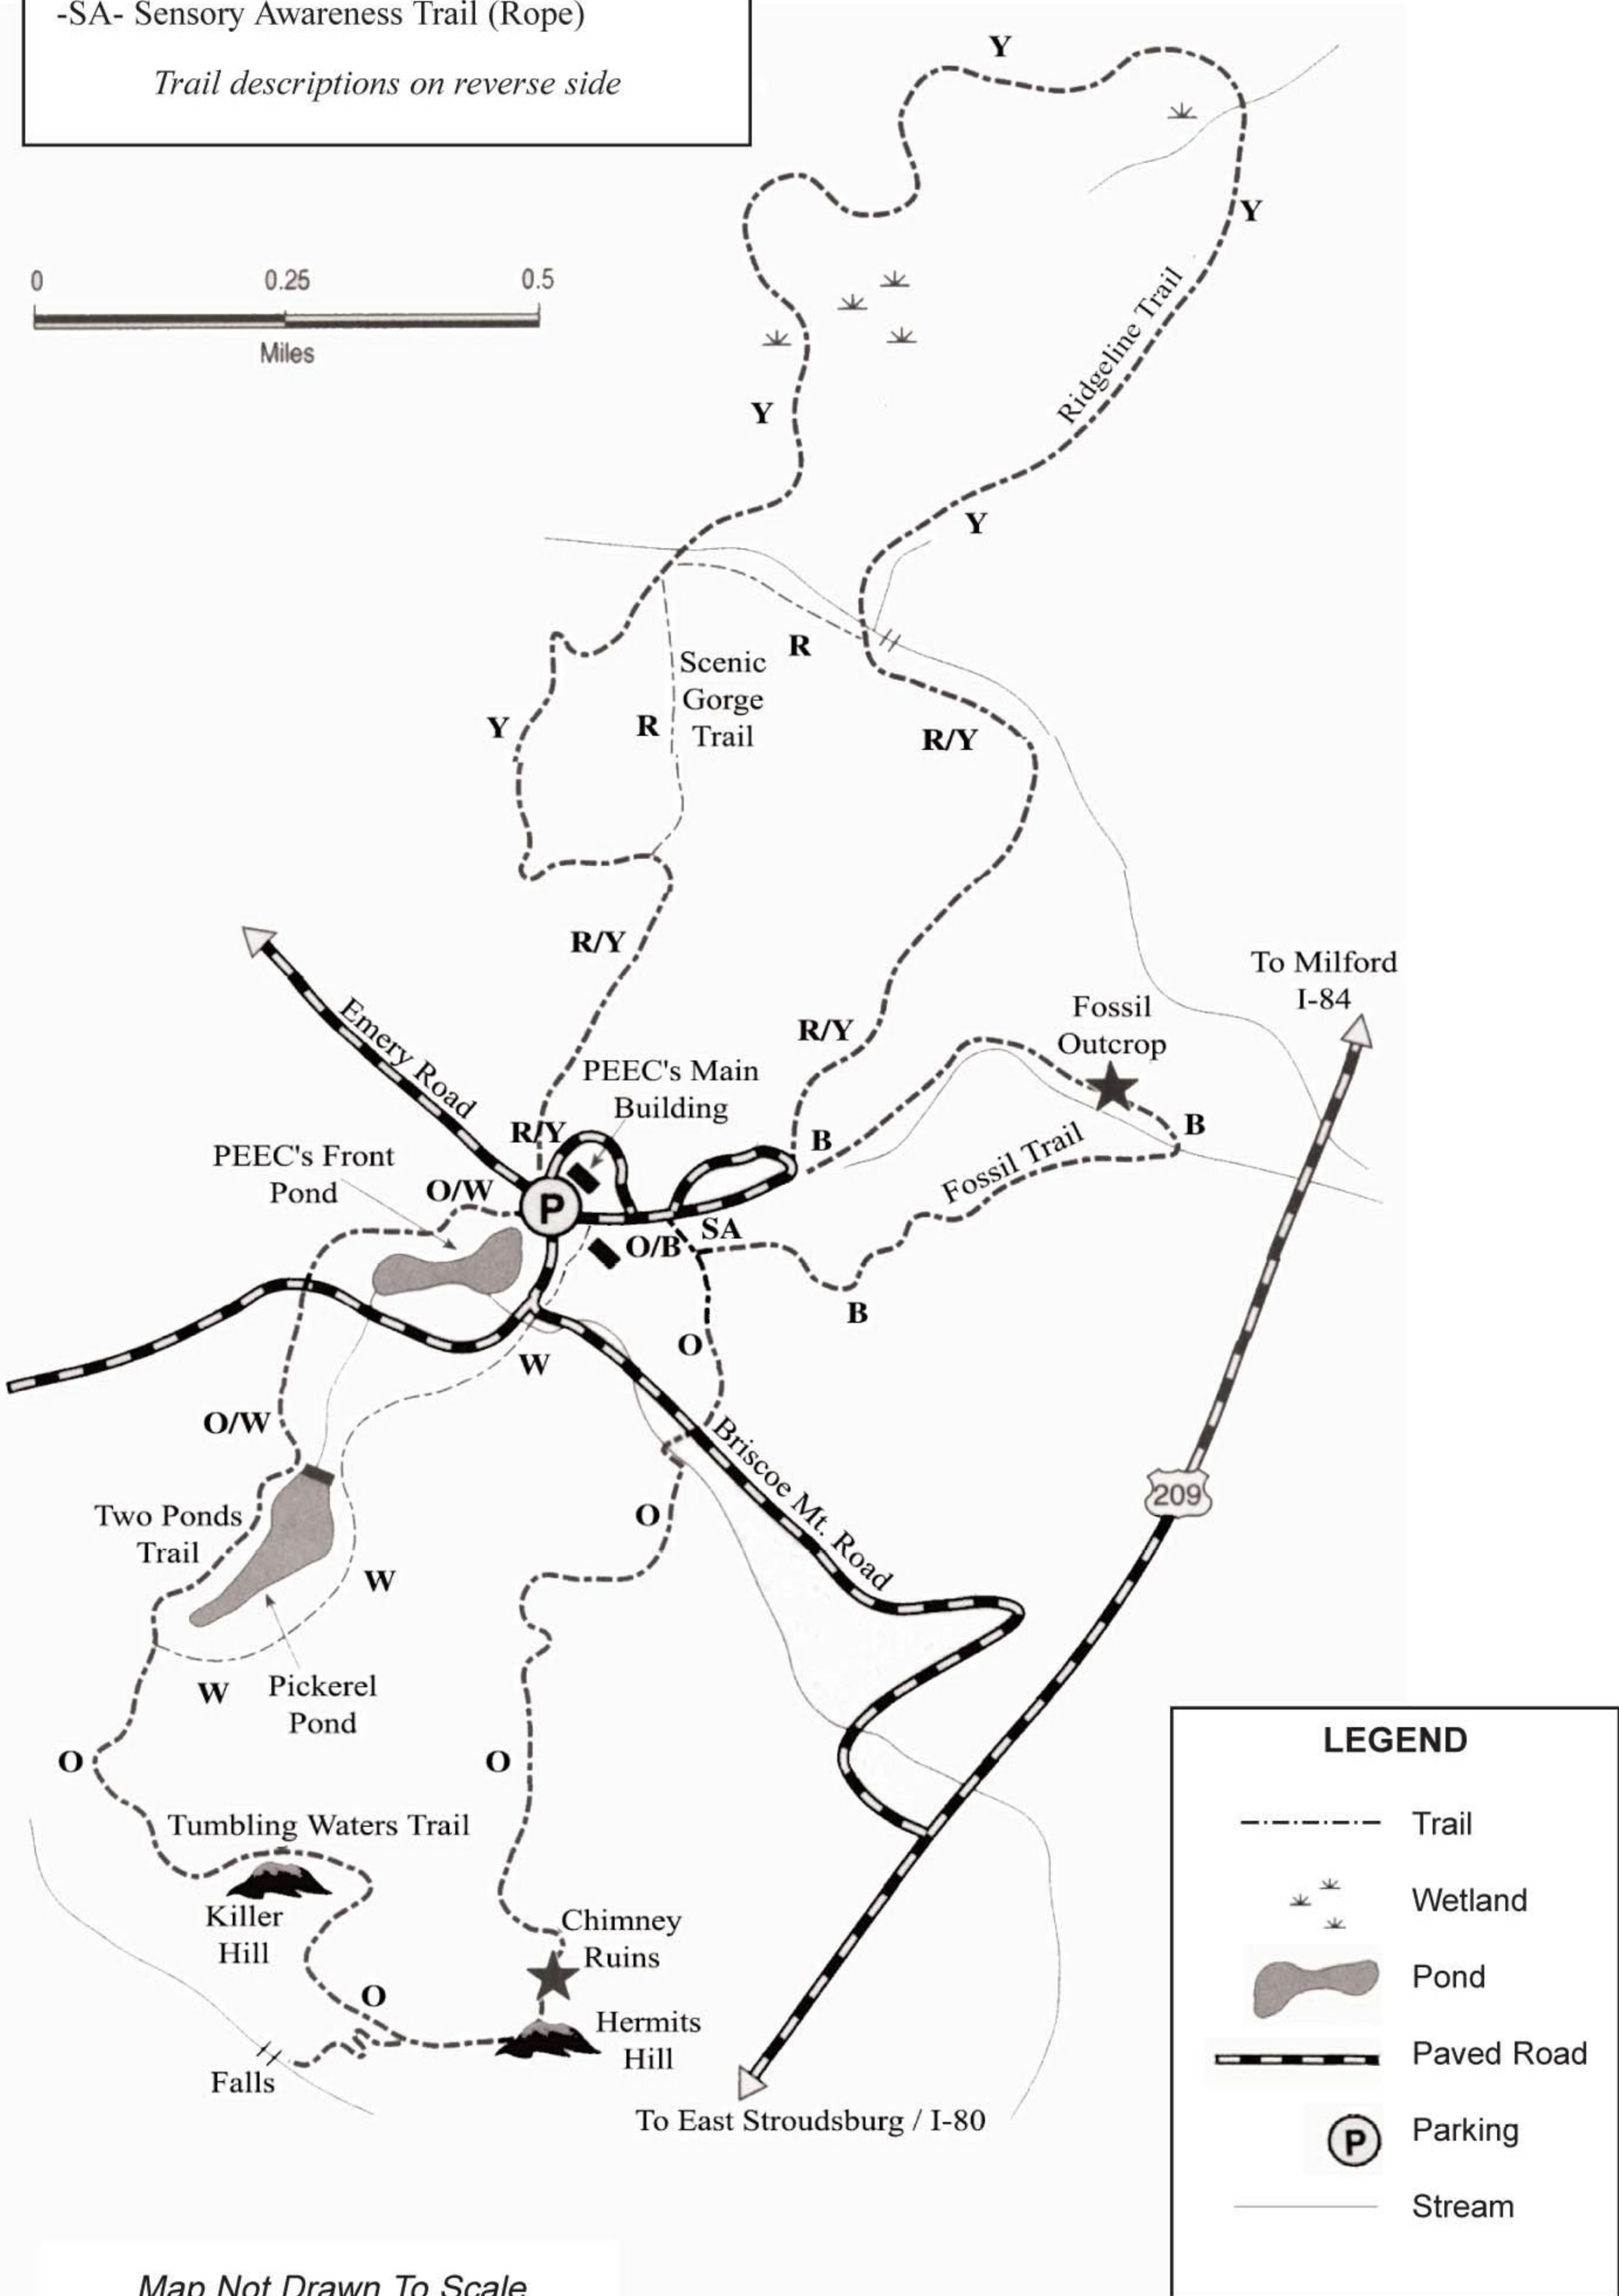

Pocono Environmental Education Center Hiking Trails

- R- Red Blazes - Scenic Gorge Trail
- Y- Yellow Blazes - Ridgeline Trail
- O- Orange Blazes - Tumbling Waters Trail
- W- White Blazes - Two Ponds Trail
- B- Blue Blazes - Fossil Trail
- SA- Sensory Awareness Trail (Rope)

Trail descriptions on reverse side

LEGEND	
	Trail
	Wetland
	Pond
	Paved Road
	Parking
	Stream

Map Not Drawn To Scale